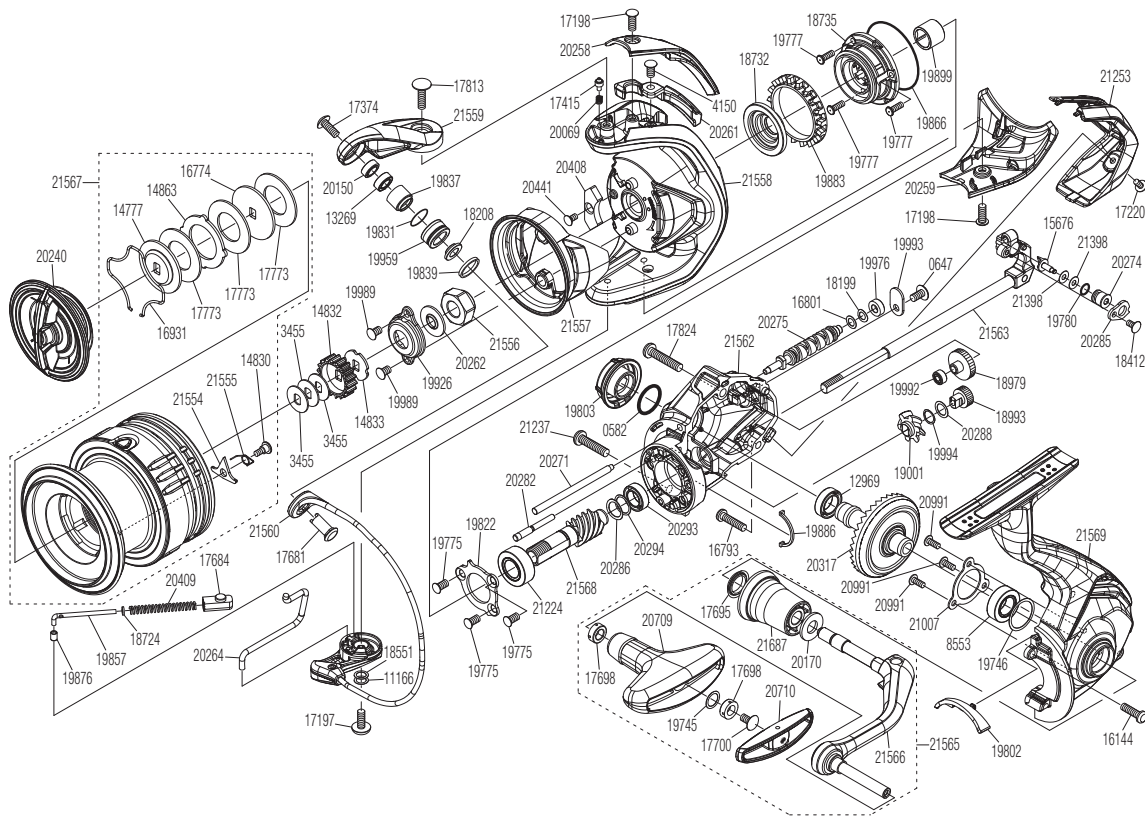

SHIMANO

ULTEGRA SA-RB

ULT-4000XG

Please note that the number of adjusting washers may not always be the same as shown in the exploded views.

(51SF52H045X)

Please note that your actions take full responsibility when you take it apart.